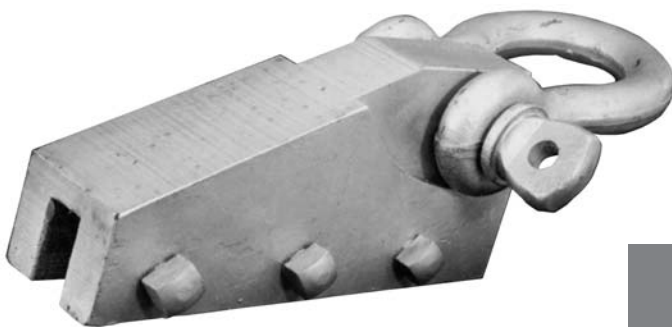

New Replacement Baby Otis Bronze Shoe for Counterweight

New Replacement Babbit Insert for A.B. See Guide Shoe 21/32" Rail Size

New Replacement Cast Iron or Bronze Car Shoe Insert for Otis Jumbo Rails 1 1/8" Rail Size

New Replacement Cast Iron Guide for Counterweight Frame 5/8" Rail Size

SHEAVE ASSEMBLIES

Hanging Clamps for 5/8" Rail  
Heavy Duty Hanging Clamps for 1 1/8" Rail